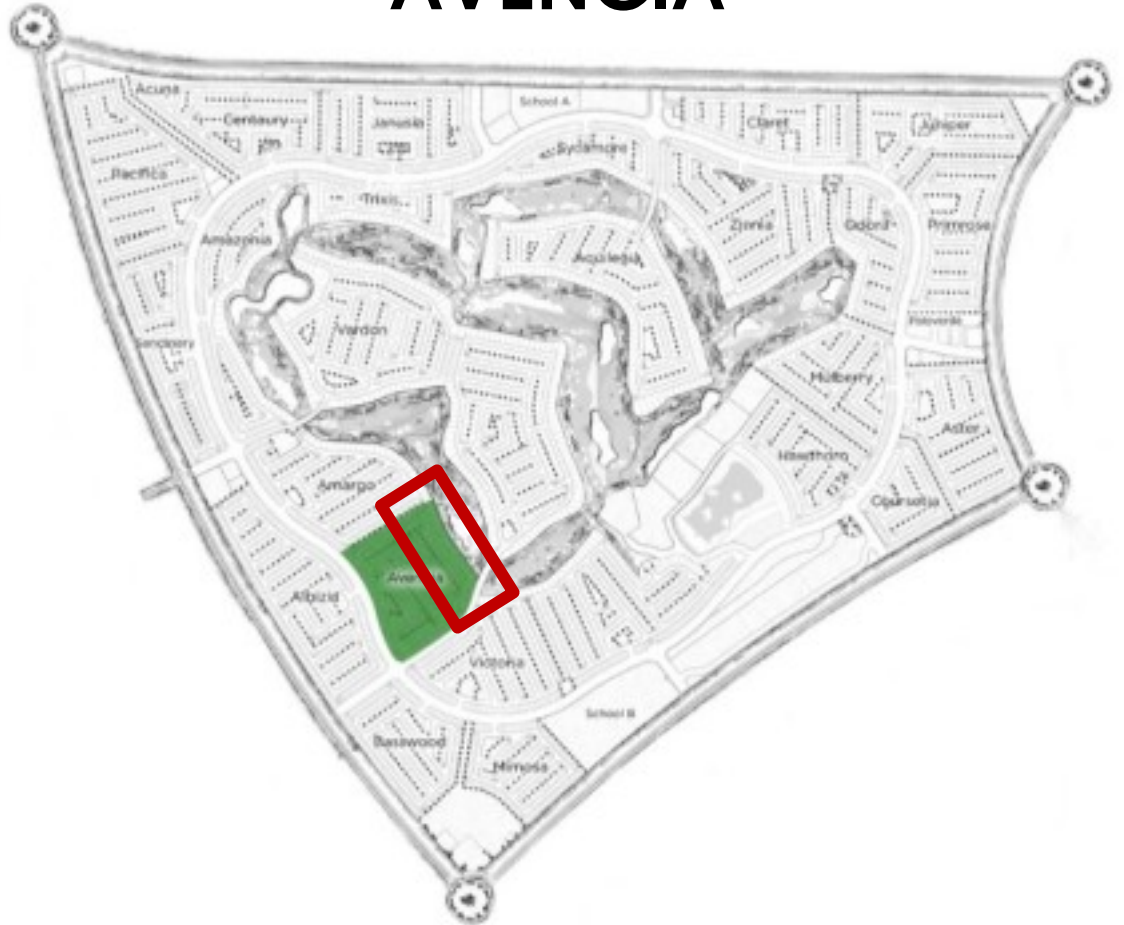

FIRST FLOOR

ROOF DECK

VILLA AREA BREAKDOWN

Description	Area (Sqft)
Ground Floor	461
First Floor	639
Second Floor (Roof top)	163
Balconies and Terrace	705
Covered GF (parking)	131
TOTAL	2099

Instalment	Milestone Event	% Value
DP	Upon Booking	14
I001	Within 90 Days Of Sale Date	10
I002	Within 180 Days Of Sale Date	10
I003	Within 270 Days Of Sale Date	10
I004	Within 360 Days Of Sale Date	10
I005	Within 450 Days Of Sale Date	7.5
I006	Within 540 Days Of Sale Date	7.5
I007	Within 630 Days Of Sale Date	7.5
I008	Within 720 Days Of Sale Date	7.5
I009	Within 810 Days Of Sale Date	5
I010	Within 900 Days Of Sale Date	5
I011	Within 990 Days Of Sale Date	5
I012	Within 1080 Days Of Sale Date	5

AQUILEGIA

AQUILEGIA

AVENCIA

AVENCIA

The background of the image is a dark maroon color with a repeating leopard print pattern in a slightly darker shade of maroon. The pattern consists of irregular, dark spots and blotches of varying sizes and shapes, characteristic of a leopard's fur.