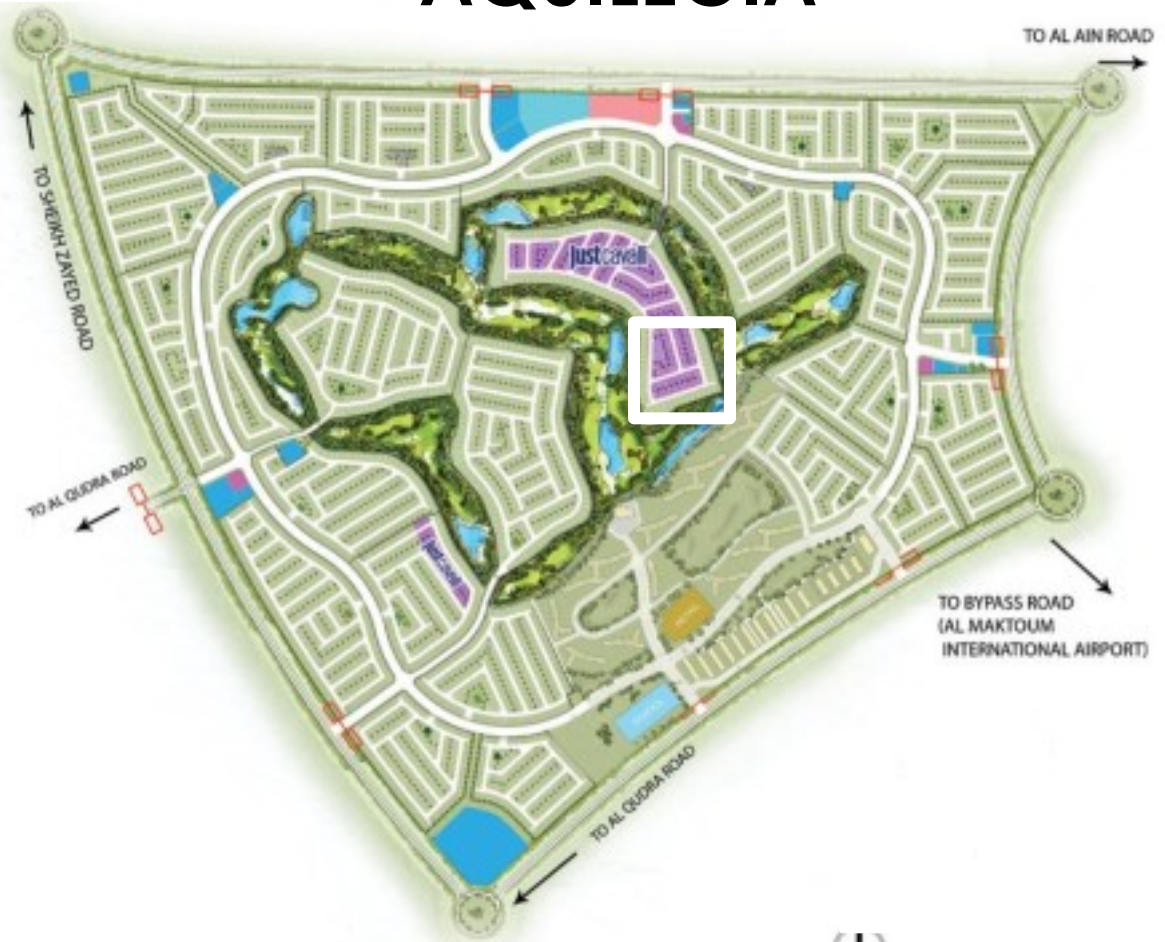

FIRST FLOOR

ROOF DECK

VILLA AREA BREAKDOWN

Description	Area (Sqft)
Ground Floor	461
First Floor	639
Second Floor (Roof top)	163
Balconies and Terrace	705
Covered GF (parking)	131
TOTAL	2099

Instalment	Milestone Event	% Value
DP	Upon Booking	14
I001	Within 90 Days Of Sale Date	10
I002	Within 180 Days Of Sale Date	10
I003	Within 270 Days Of Sale Date	10
I004	Within 360 Days Of Sale Date	10
I005	Within 450 Days Of Sale Date	7.5
I006	Within 540 Days Of Sale Date	7.5
I007	Within 630 Days Of Sale Date	7.5
I008	Within 720 Days Of Sale Date	7.5
I009	Within 810 Days Of Sale Date	5
I010	Within 900 Days Of Sale Date	5
I011	Within 990 Days Of Sale Date	5
I012	Within 1080 Days Of Sale Date	5

AQUILEGIA

AQUILEGIA

AVENCIA

AVENCIA

The background of the image is a dark maroon color with a repeating leopard print pattern in a slightly darker shade of maroon. The pattern consists of irregular, dark spots and blotches of varying sizes and shapes, characteristic of a leopard's fur.