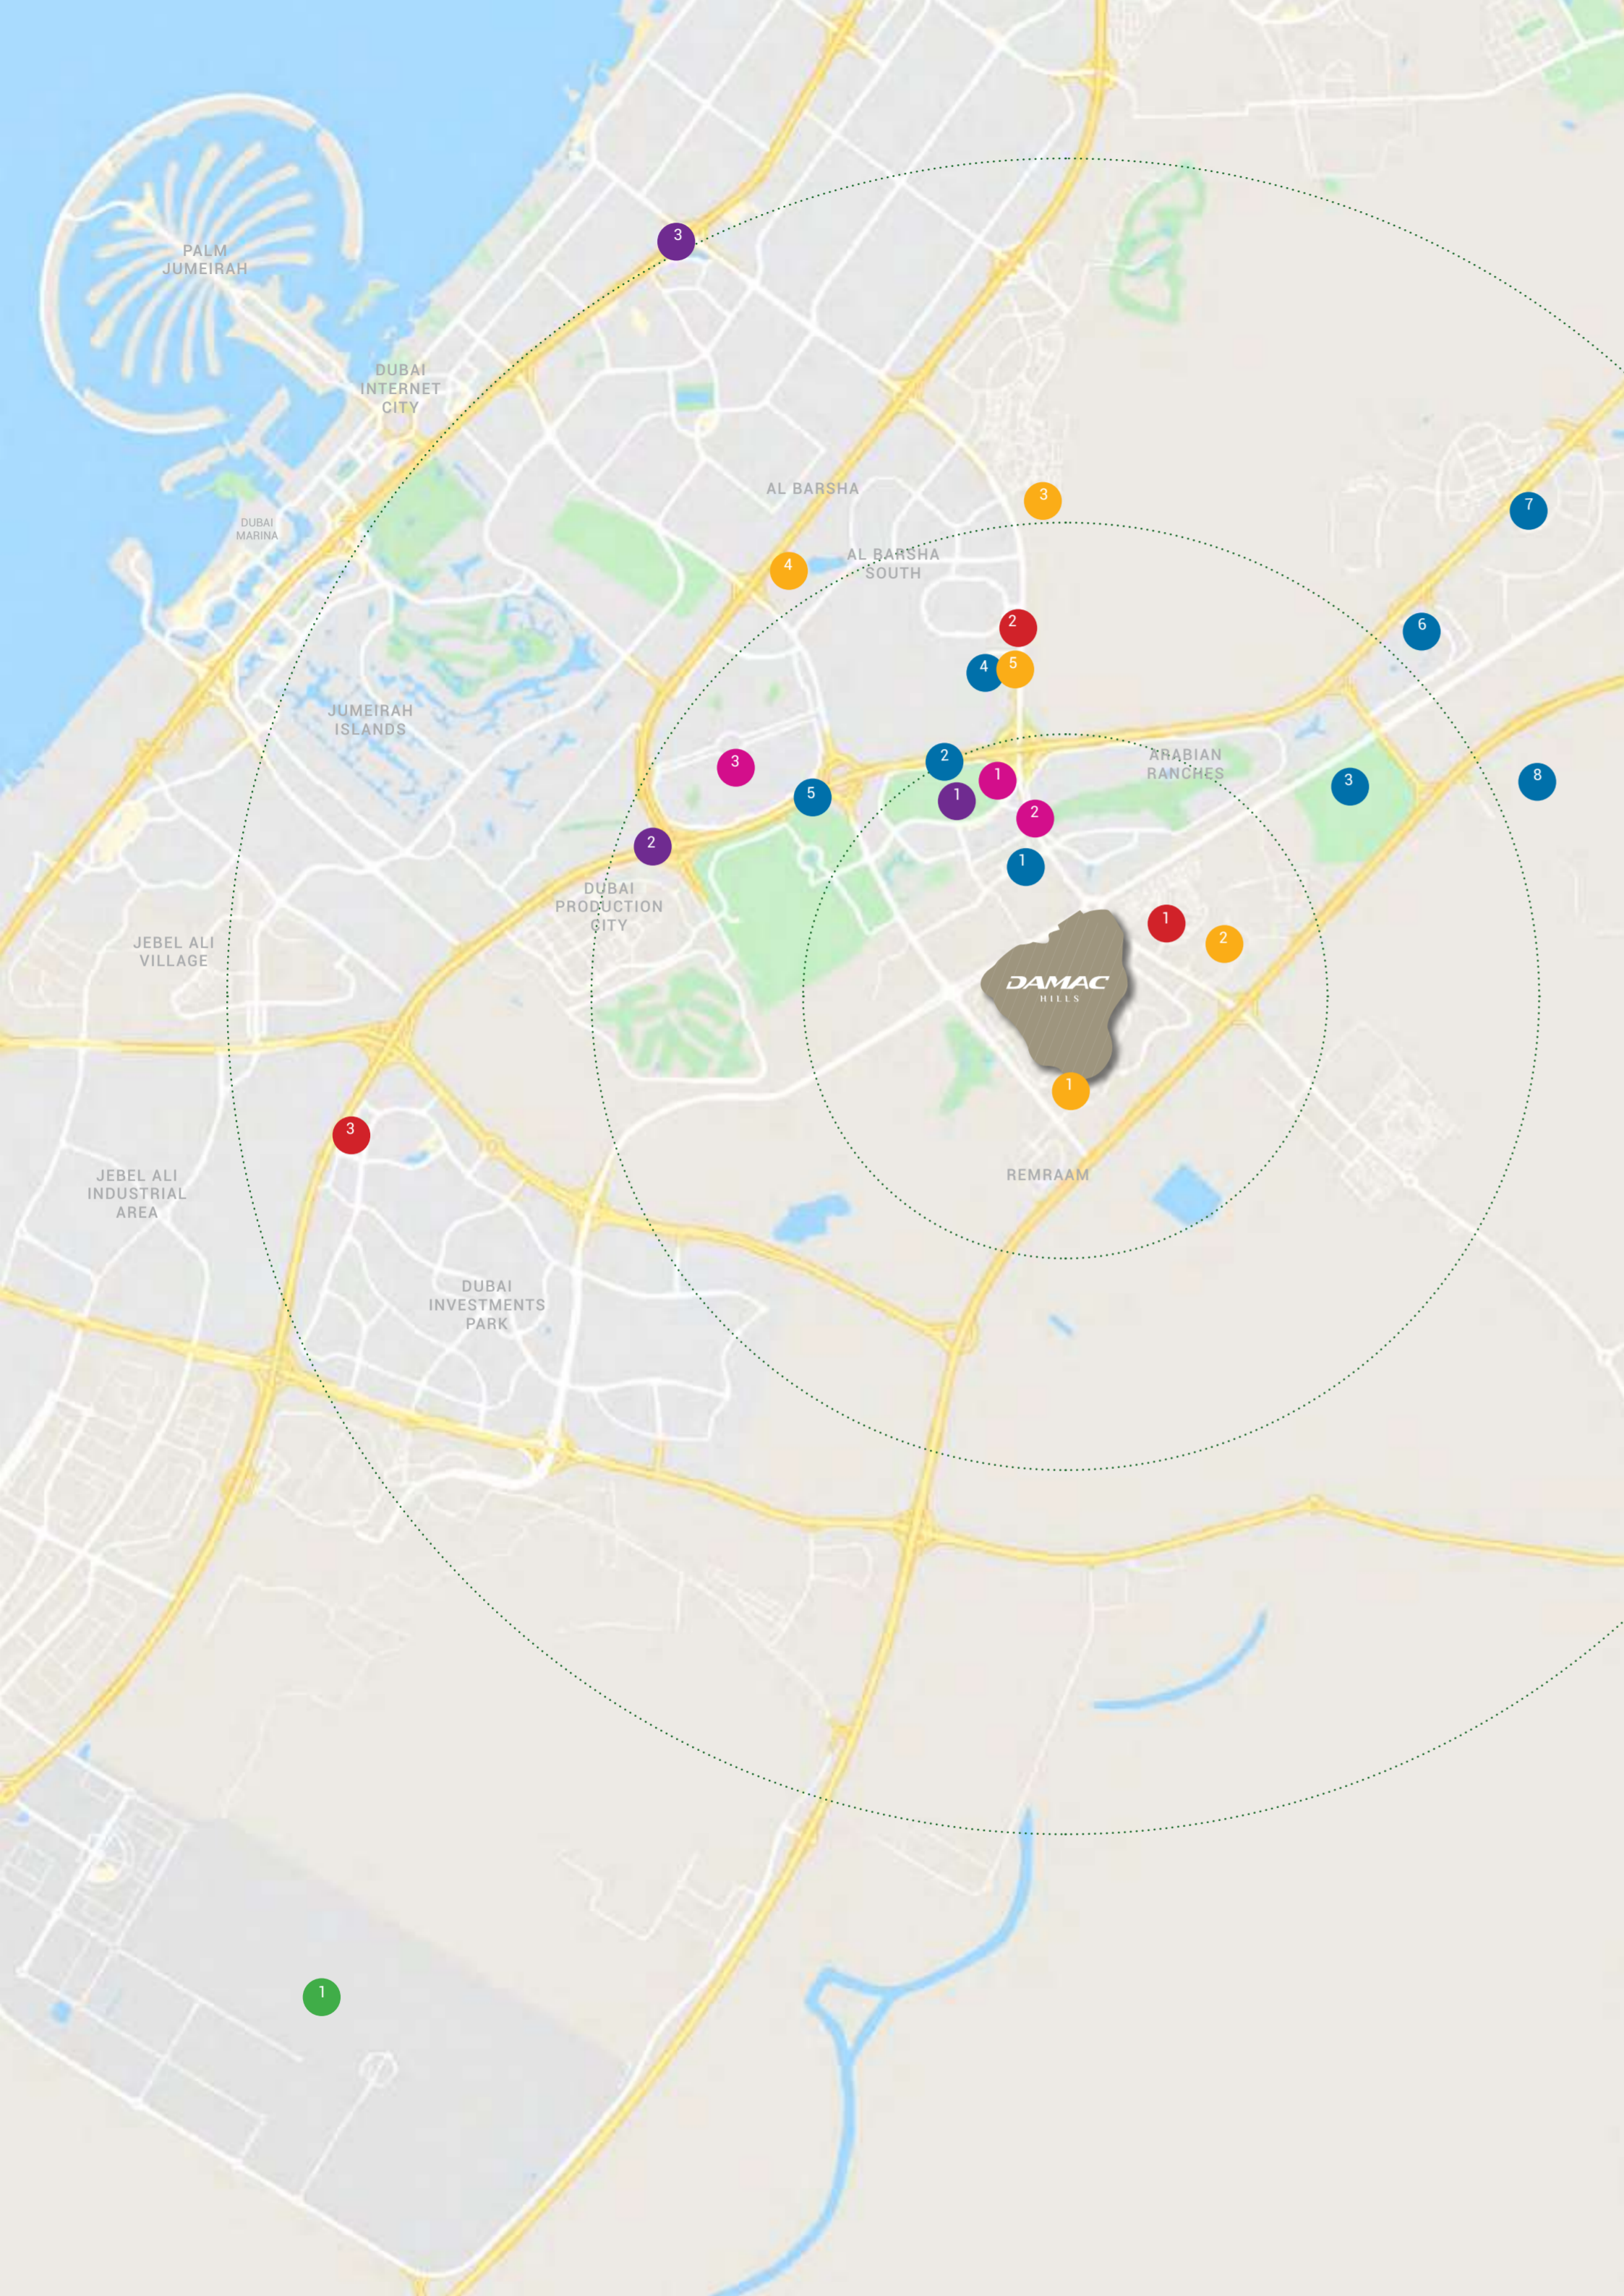

DAMAC HILLS

close to everything

SPORTS AND LEISURE

- 1 Dubai Polo & Equestrian Club – 10 minutes
- 2 Dubai Autodrome – 12 minutes
- 3 The Plantation Equestrian and Polo Club – 11 minutes
- 4 Miracle Garden – 13 minutes
- 5 Dubai International Stadium – 14 minutes
- 6 Global Village – 14 minutes
- 7 IMG World – 14 minutes
- 8 Hamdan Sports Complex – 15 minutes

MALLS

- 1 First Avenue Mall – 11 minutes
- 2 City Centre Me'aisem – 14 minutes
- 3 Mall of the Emirates – 24 minutes

HOSPITALS

- 1 Aster Medical Centre – 9 minutes
- 2 Mediclinic Parkview Hospital – 12 minutes
- 3 NMC Royal Hospital – 19 minutes

HOTELS

- 1 Park Inn by Radisson – 10 minutes
- 2 Studio One Hotel – 9 minutes
- 3 Five Hotel Jumeirah Village Circle – 19 minutes

AIRPORT

- 1 Al Maktoum International Airport – 28 minutes

SCHOOLS

- 1 Jebel Ali School – 5 minutes
- 2 Fairgreen International School – 11 minutes
- 3 Global Indian International School – 16 minutes
- 4 Safa Community School – 18 minutes
- 5 Kings' School – 21 minutes